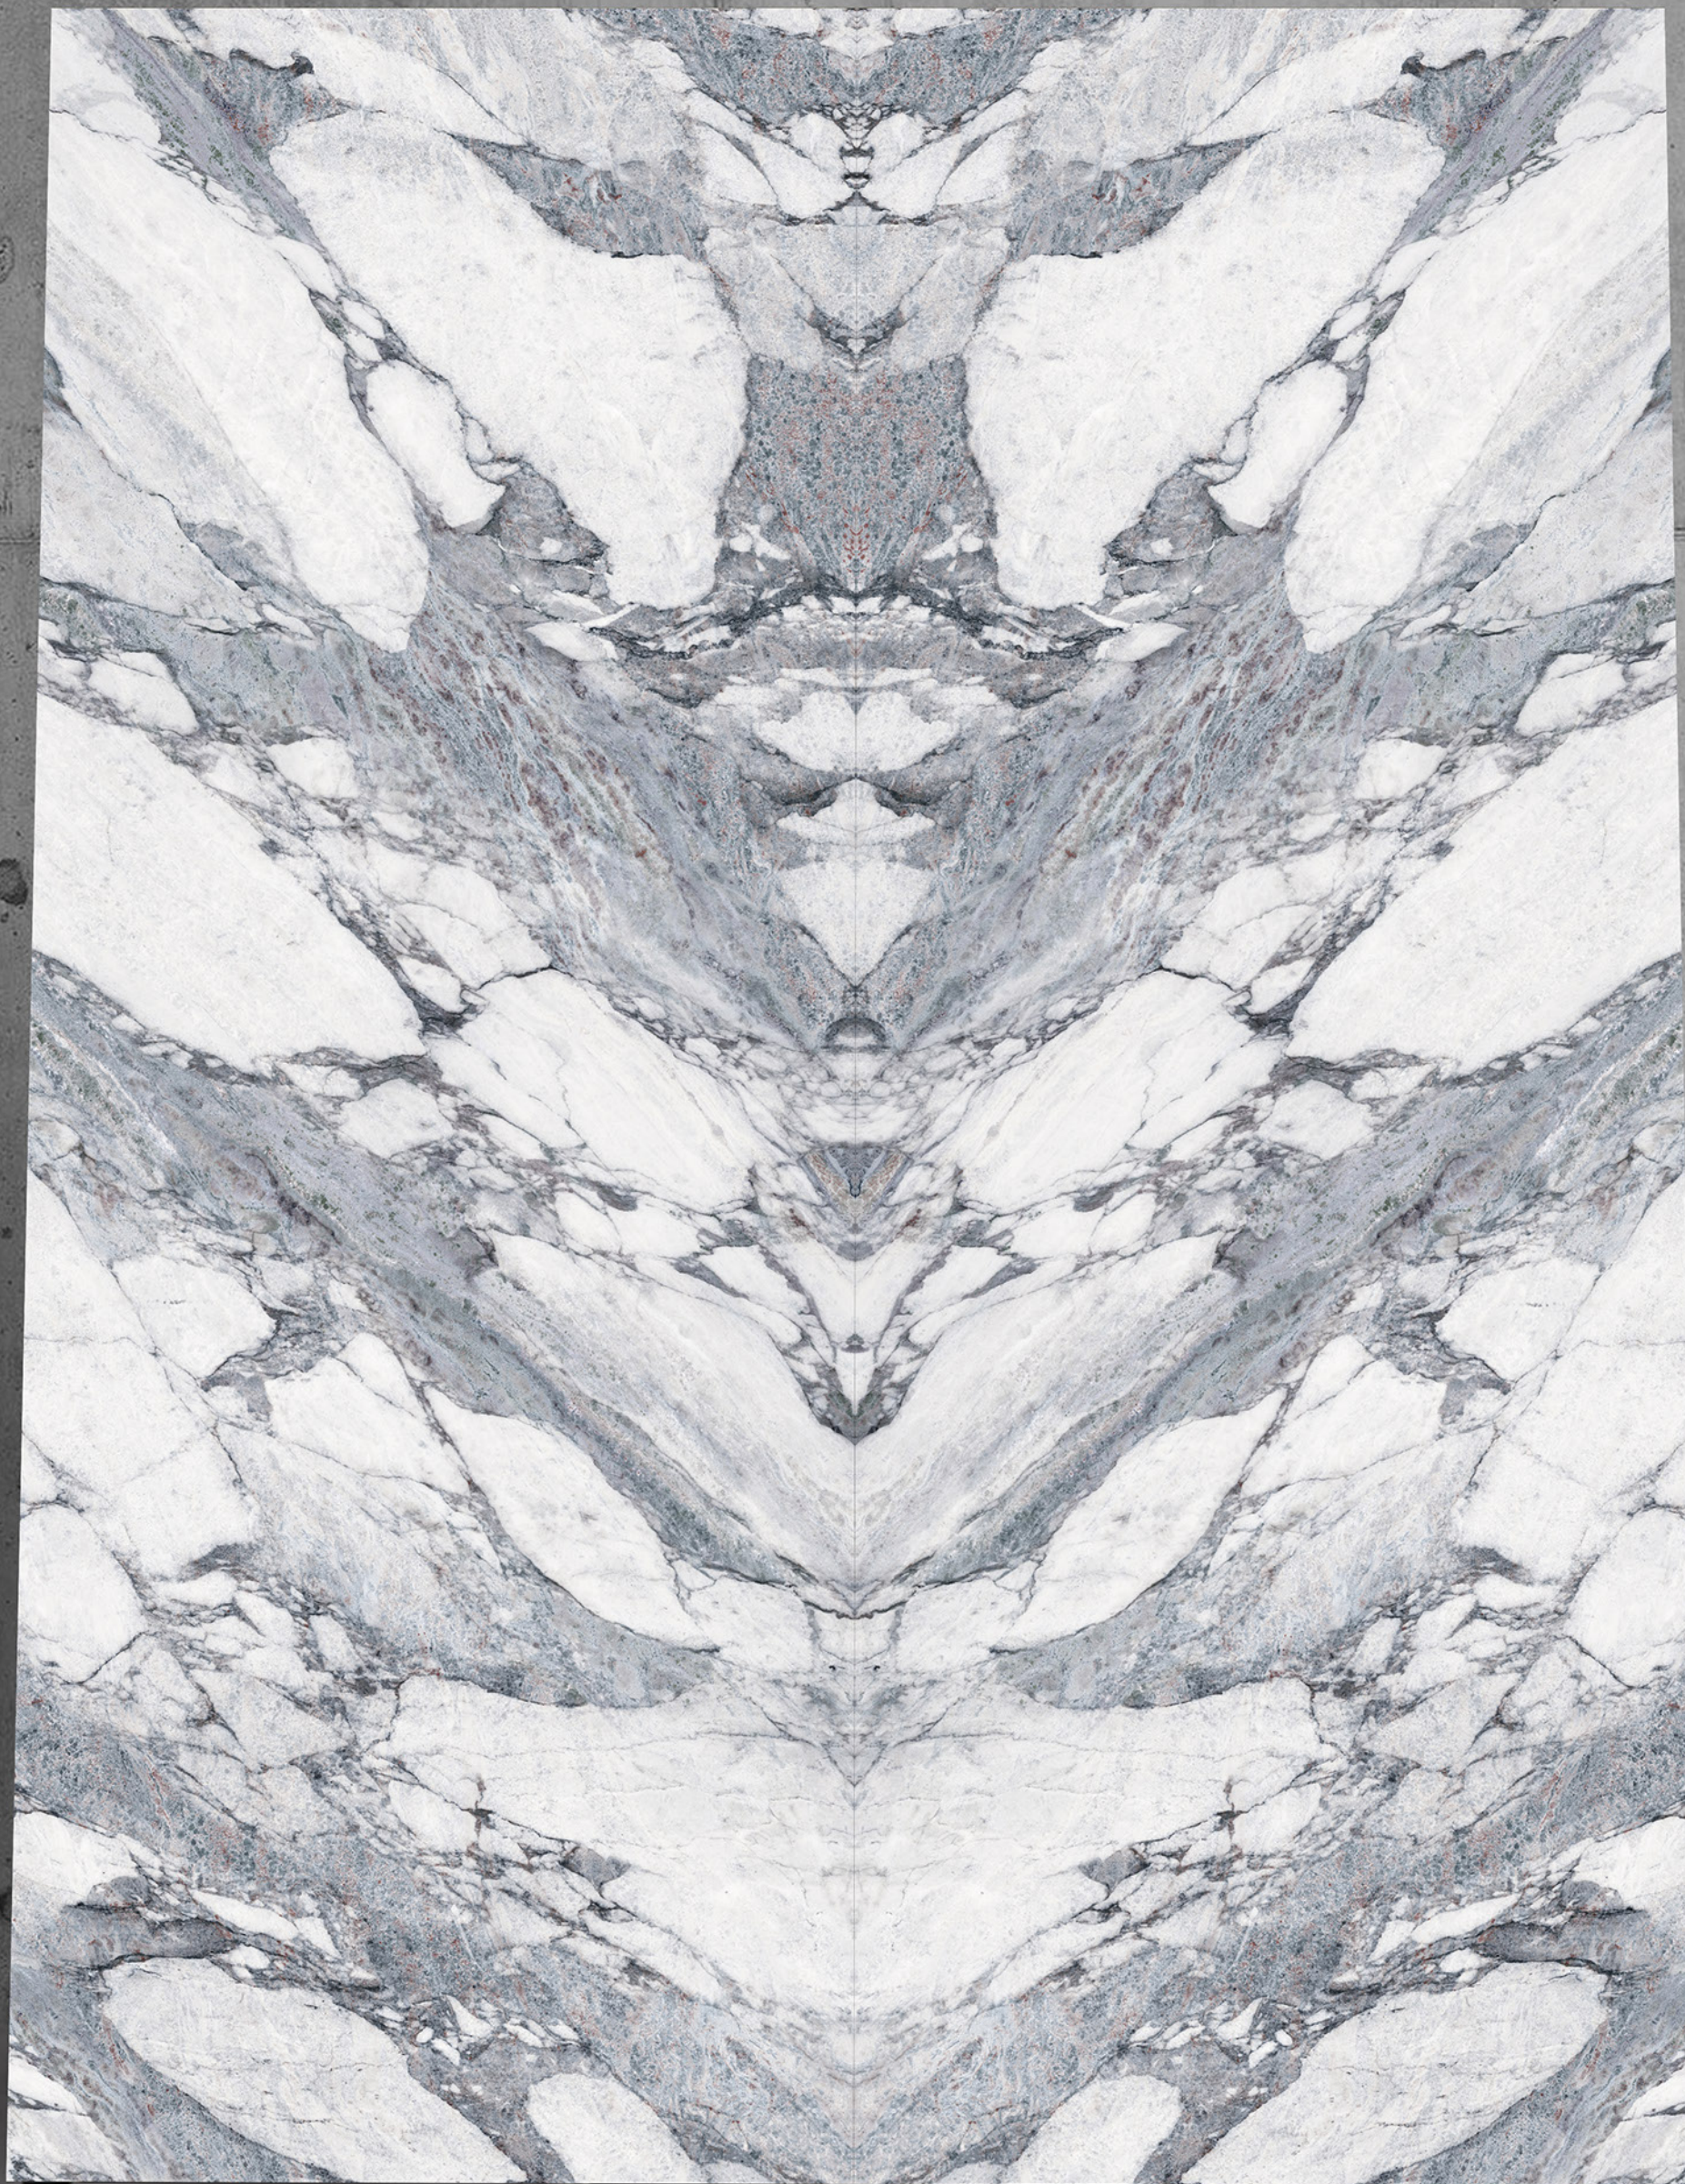

BM-RALPH NATURAL-A&E

**BODY
WHITE**

**FINISH
GLOSSY**

SIZE
1200X3200 MM | 800X3200MM
1200X2800 MM | 800X2400MM
1200X2400 MM