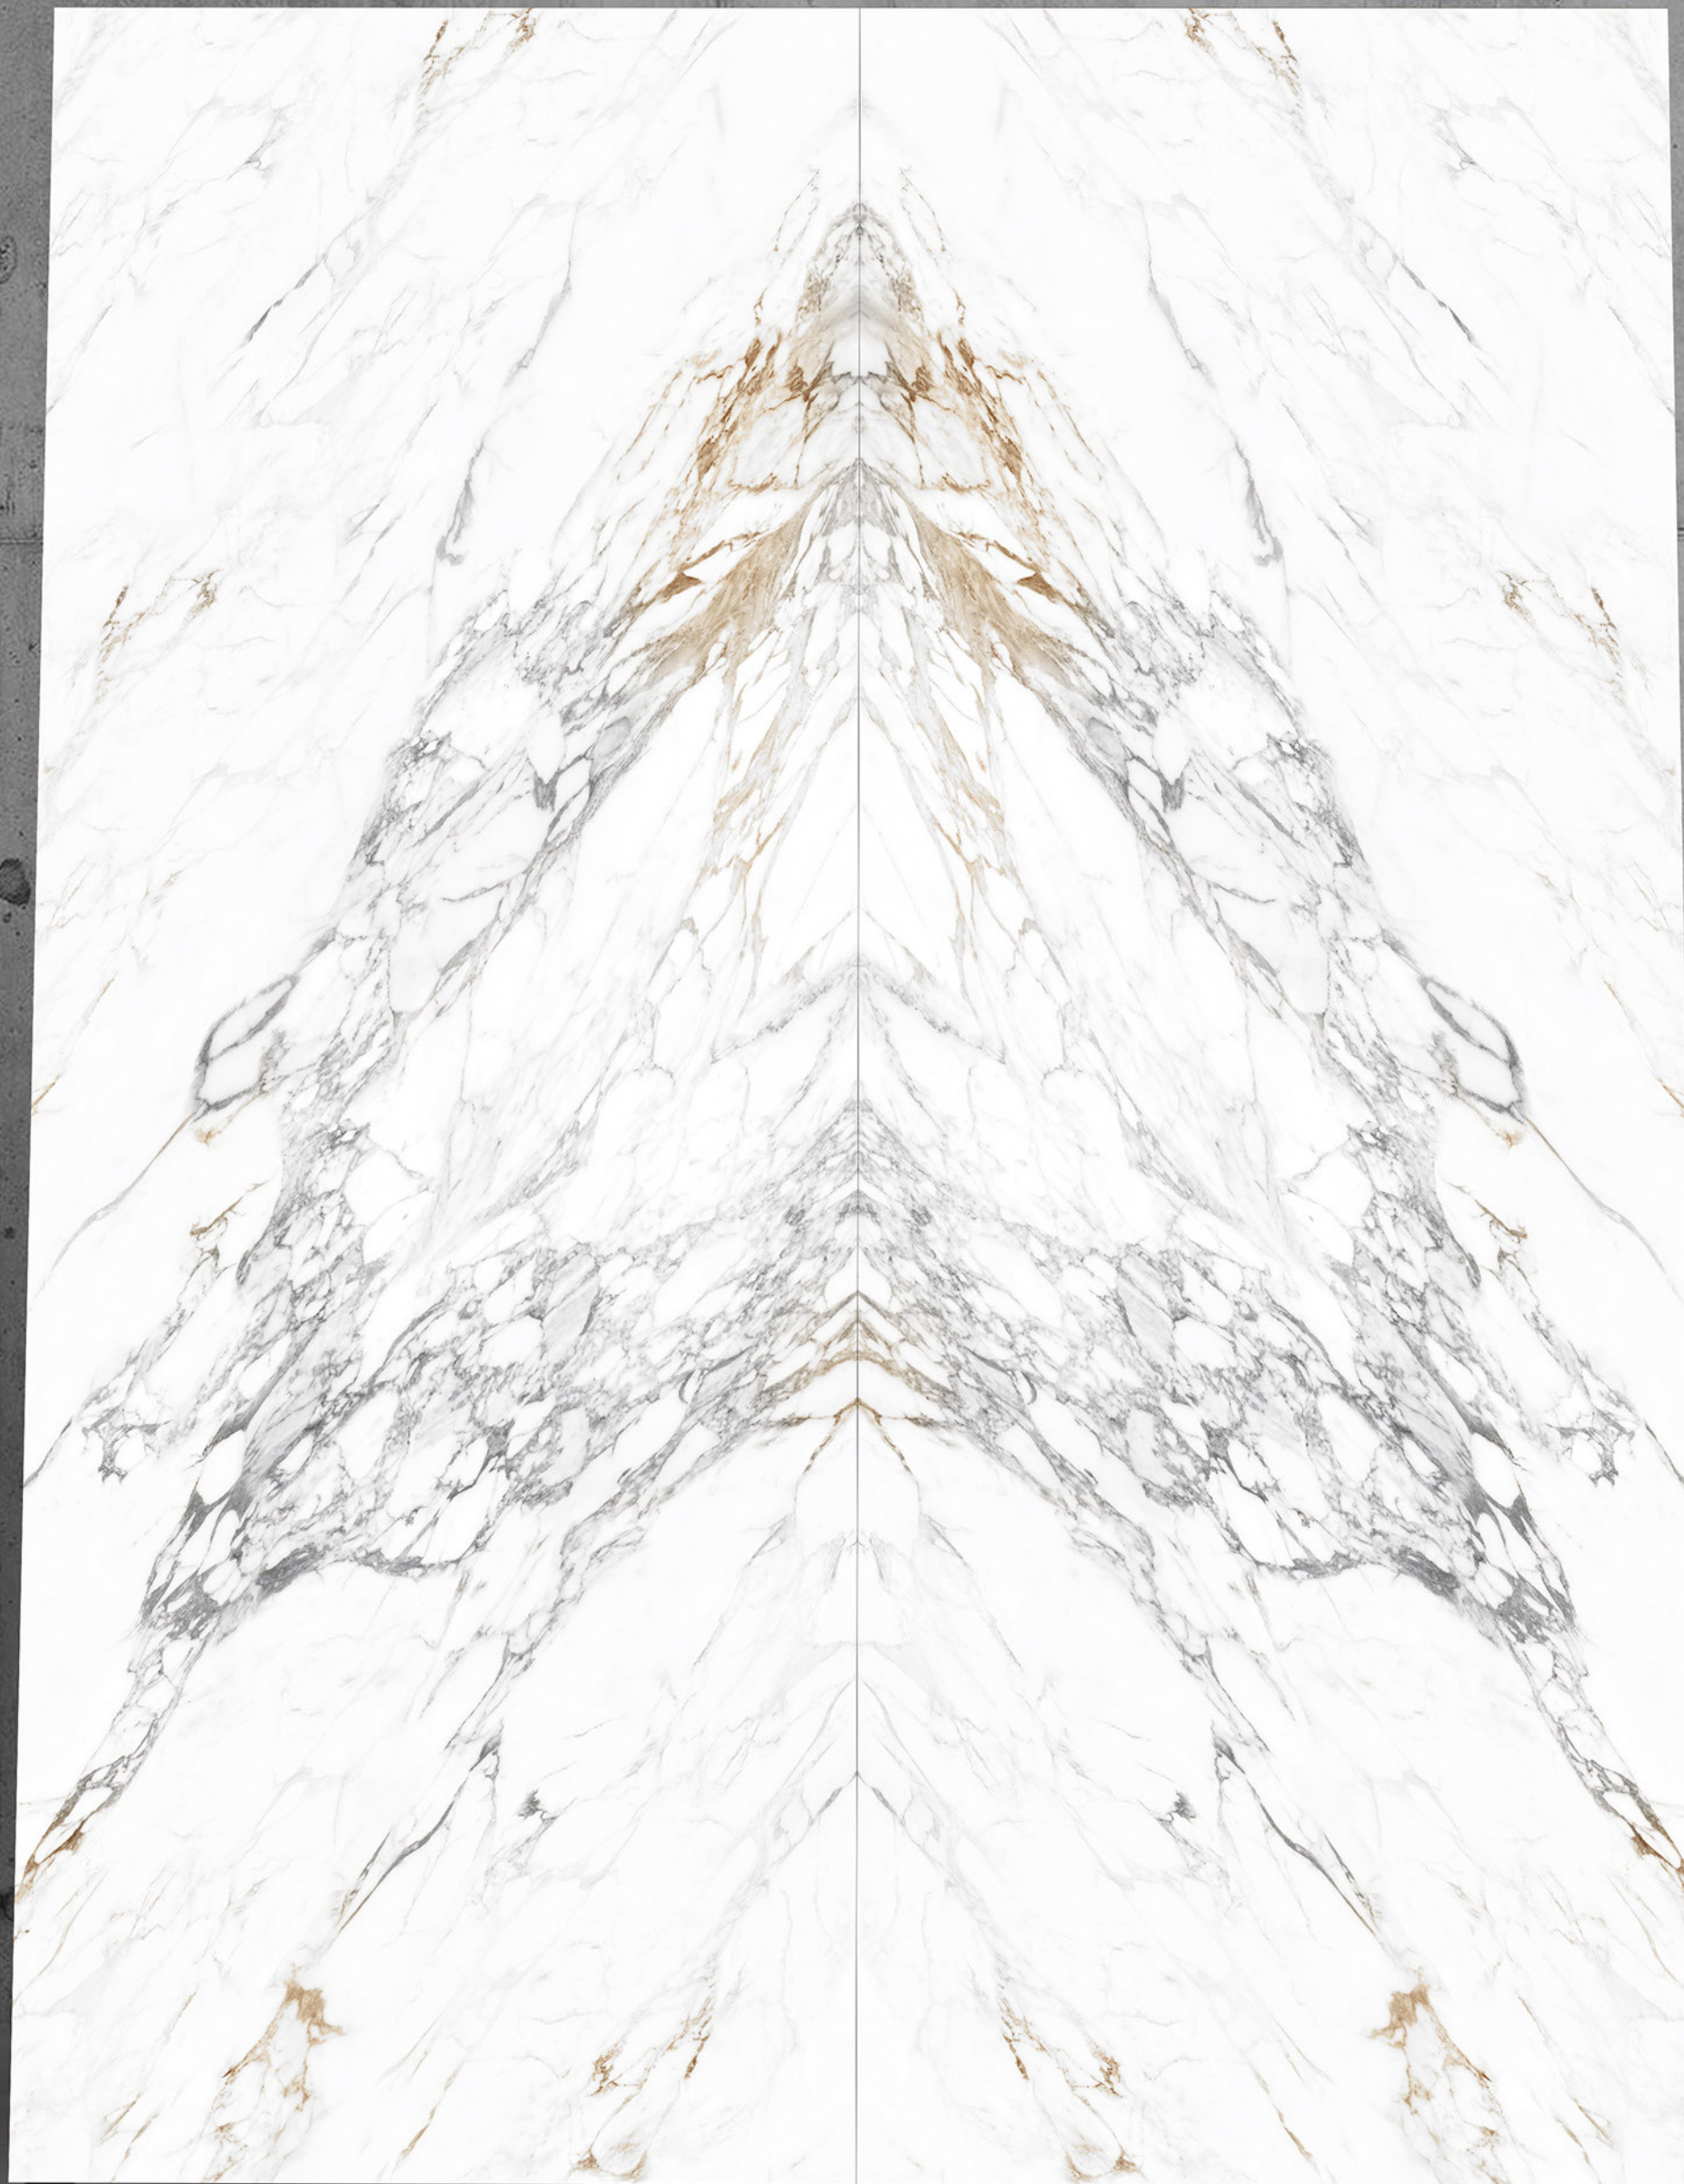

MULTY CARRARA-A&B

**BODY
WHITE**

**FINISH
GLOSSY**

SIZE
1200X3200 MM | 800X3200MM
1200X2800 MM | 800X2400MM
1200X2400 MM